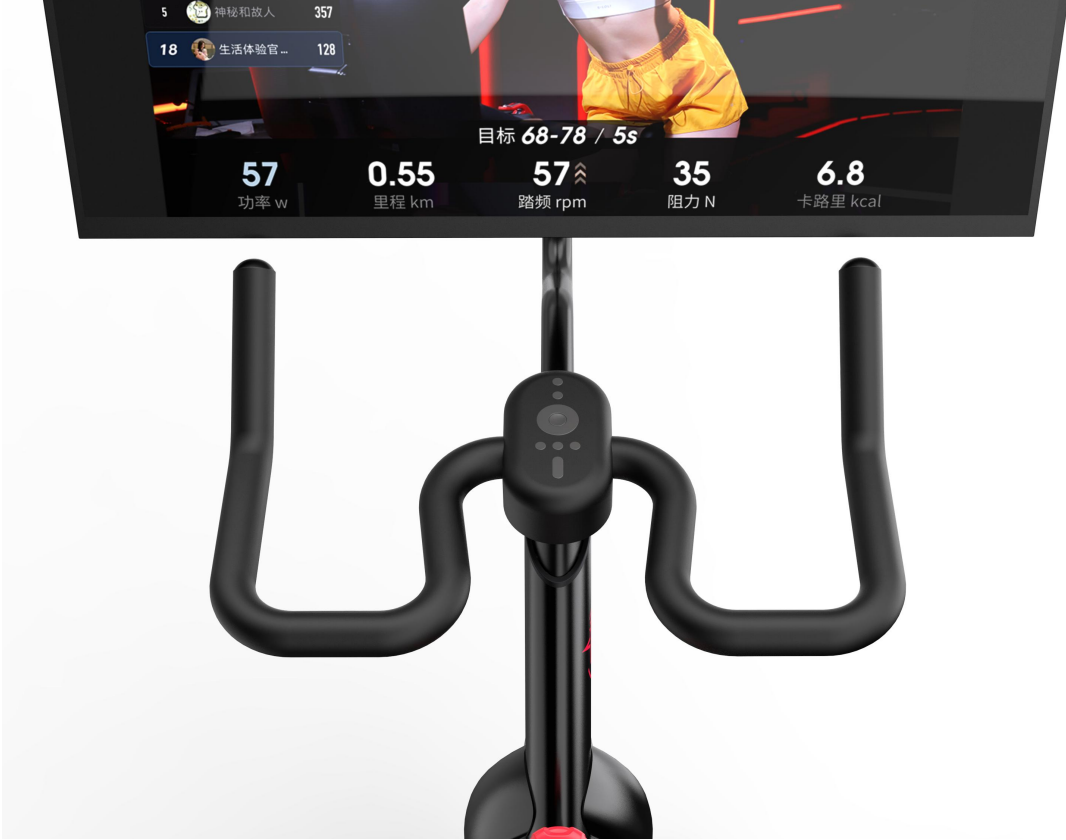

Product Proposal

S3 with 32' TV screen

SELLING POINT

- Improve user experience
Variety courses transition from cycling to strength, yoga, boxing, and more.
- Large 32' screen with much lower cost.
- Wire and wireless Stream function, enable to use different APP.

Additional tablet holder
Meet steam function
request, placement for
remote controller.

Handle bar tube size : $\phi 36\text{mm}$

Power cable go through the tube

Rotating screen of 270° movement for a seamless transition from cycling to strength, yoga, boxing, and more.

Dumb-bells
for option

Max user weight:120KG
Max user height: 200mm

Flywheel weight:10KG

Extend tube length by 53mm

Waterproof level for touch and buttons : IPX6

Interactive control panel (bluetooth)

SPECIFICATION OF SCREEN

1	Display		LLED 32' , Resolution:1366*768 16:9 Refresh rate 60HZ, blue light protection (eye protection mode)
2	CPU		A53*2
3	Memory		1G
4	ROM		8G
5	GPU		Dual Core Mali-450
6	WIFI frequency		2.4G
7	BT		BT 4.2 or above- connet to arm band or heart rate band
8	Speaker		2*8W
9	Port	USB	2
10		HDMI	1
11		Power	220V
12	Decoding	Audio	DTS2.0
13		Video	MPEG1/2 ; H.264 ; H.265 ; 60fps
14	System		Android 5.1
15	Rated power consumption		50W
16	Touch pad (upgrade)		60*90mm
17	Stream		Support wire and wireless stream
18	Interaction control		1.IR Remote Control ; 2.Mobile Wi-Fi control