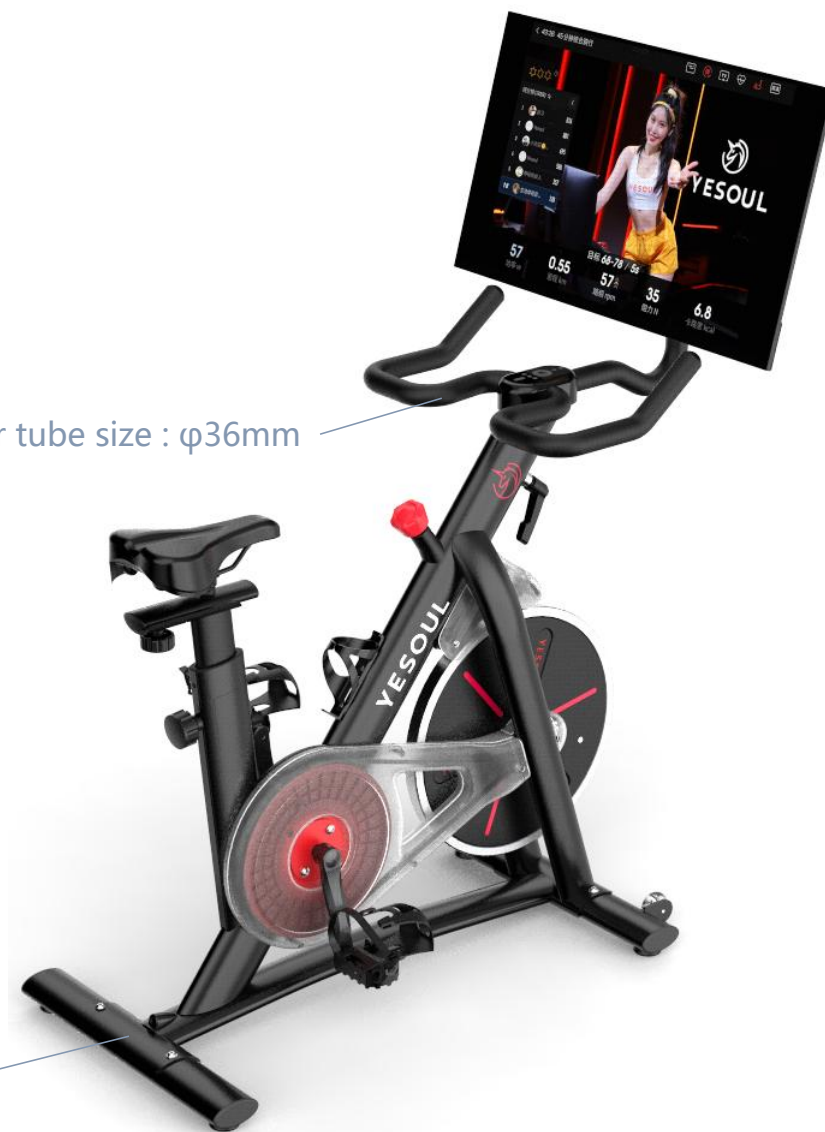

Product Proposal

S3 with 32' TV screen

SELLING POINT

- Improve user experience
Variety courses transition from cycling to strength, yoga, boxing, and more.
- Large 32' screen with much lower cost.
- Wire and wireless Stream function, enable to use different APP.

Additional tablet holder
Meet steam function
request, placement for
remote controller.

Handle bar tube size : $\phi 36\text{mm}$

Power cable go through the tube

Rotating screen of 270° movement for a seamless transition from cycling to strength, yoga, boxing, and more.

Dumb-bells
for option

Max user weight:120KG
Max user height: 200mm

Flywheel weight:10KG

Extend tube length by 53mm

Waterproof level for touch and buttons : IPX6

Interactive control panel (bluetooth)

SPECIFICATION OF SCREEN

1	Display		LLED 32' , Resolution:1366*768 16:9 Refresh rate 60HZ, blue light protection (eye protection mode)
2	CPU		A53*2
3	Memory		1G
4	ROM		8G
5	GPU		Dual Core Mali-450
6	WIFI frequency		2.4G
7	BT		BT 4.2 or above- connet to arm band or heart rate band
8	Speaker		2*8W
9	Port	USB	2
10		HDMI	1
11		Power	220V
12	Decoding	Audio	DTS2.0
13		Video	MPEG1/2 ; H.264 ; H.265 ; 60fps
14	System		Android 5.1
15	Rated power consumption		50W
16	Touch pad (upgrade)		60*90mm
17	Stream		Support wire and wireless stream
18	Interaction control		1.IR Remote Control ; 2.Mobile Wi-Fi control